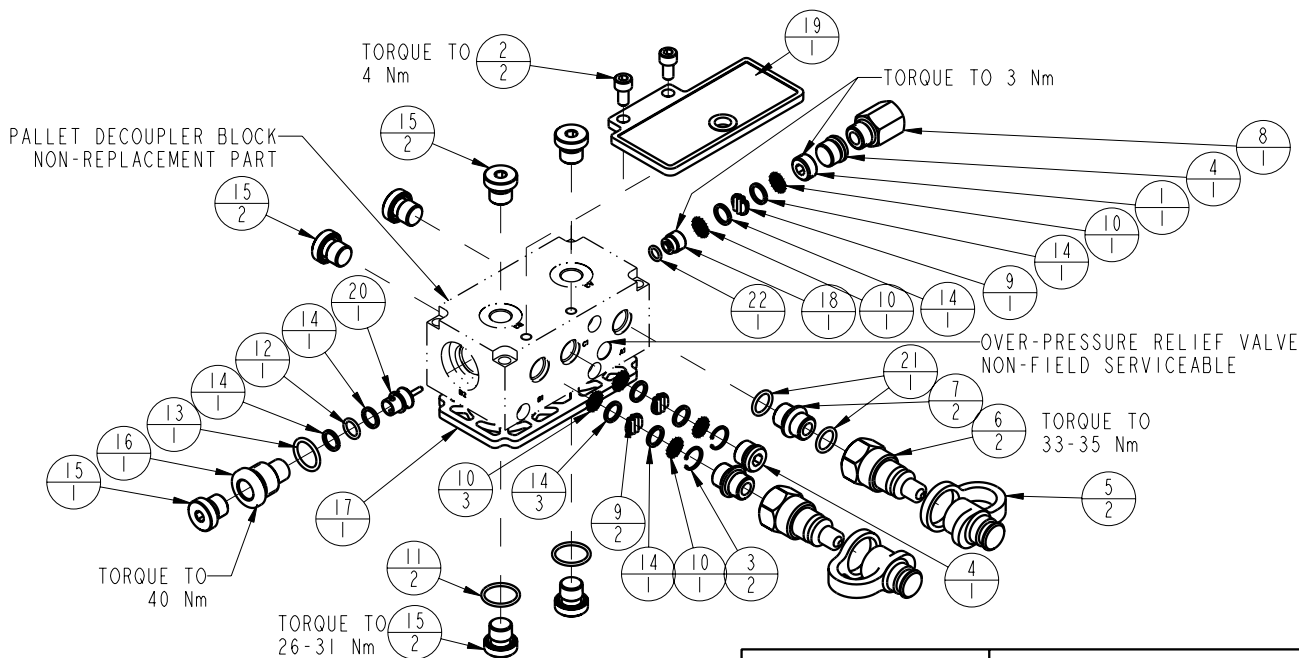

MODEL NO.			MODEL NAME			
45-6007-03			ASSY, PD, 2H, DUAL, NO ACC			
NO.	QTY	PART NO.	DESCRIPTION	FILTER KIT	SEAL KIT	
1	1	21440014	SHSS, HOLLOW	NO	NO	
2	2	21500029	SHCS, M6 X 1,0-6G X 12, ALY	NO	NO	
3	2	23002013	RETAINING RING, INTERNAL, 13 MM	YES	NO	
4	2	30601166	PLUG, SOCH, SAE 6	NO	NO	
5	2	30719706	COVER, DUST, QD, SAE 6	NO	NO	
6	2	30772766	COUPLING, QD, SAE 6, MALE	NO	NO	
7	2	30871166	ASSY, ADAPTER, SAE 6, MALE	NO	NO	
8	1	30871966	ADAPTER, ACC, SAE 6 - G1/4	NO	NO	
9	3	31050011	FILTER, DISC, SAE 6, 25 MICRON	YES	NO	
10	6	31050013	DIFFUSER, DISK, SAE 6	YES	NO	
11	2	39000021	O-RING, (-018), .739x.070, 90 AUD	NO	YES	
12	1	39000031	O-RING, (-012), .364x.070, 90 NBR	NO	YES	
13	1	39000036	O-RING, (-908), .644x.087, 90 NBR	NO	YES	
14	8	39054010	BU RING, (-012), PTFE, CUT	YES, QTY 6	YES, QTY 2	
15	7	43068006	PLUG, PORT, HOLLOW HEX, G1/4	NO	NO	
16	1	45600510	PLUG, PD, PISTON, 1/4 BSPF	NO	NO	
17	1	45600511	SPACER, PD, DUAL, METRIC	NO	NO	
18	1	70343792	VALVE, CHECK, SAE 4, 30 PSI	NO	NO	
19	1	85600519	COVER, PD, 2H, DUAL, EXT ACC	NO	NO	
20	1	87033103	PISTON, AB, PILOT CHK.	NO	NO	
21	4	39000026	O-RING (INCLUDED WITH 30871166)	NO	YES	
22	1	55250001	O-RING, CHECK VLV (INCLUDED WITH 70343792)	NO	YES	
N/A	N/A	60560000	KIT, SEAL, PD, 2H, DUAL	N/A	NOTED	
N/A	N/A	62560007	KIT, FILTER, PD, DUAL, 25 MICRON	NOTED	N/A	
N/A	N/A	62560008	KIT, TOOL, SERVICE, PD, CHK VLV & FILTER	N/A	N/A	

NOTES:

1. APPLY LUBRICANT TO ALL SEALS PRIOR TO INSTALLATION
2. DO NOT USE SILICONE TYPE LUBRICANTS.
3. PD SERVICE TOOL KIT INCLUDES CHK VLV WRENCH (65600000) AND LONG 1/4" HEX KEY (65600001) ALSO INCLUDED IN 45-6007-03).

ASSEMBLIES AFFECTED
45-6007-03

PARTS LIST, PD, 2H, DUAL, NO ACC

SIZE
A MPL5600

REV
J

SHEET 1 OF 1

FORM FEG035_PL_ASIZE, REV. A